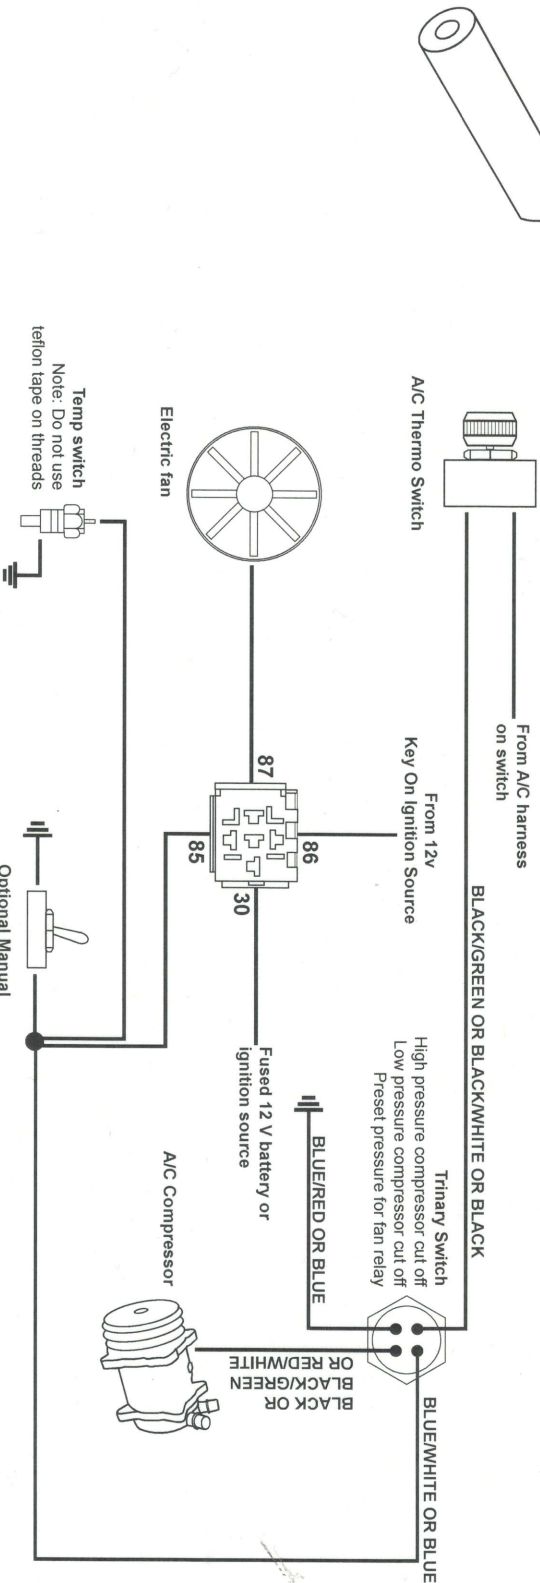

TRINARY SWITCH KIT with #6 Male/Female Fitting

Trinary switch combines low and high pressure cut off and fan operation into one switch

Now the switch port can be placed in line at any of the locations listed below.

- Expansion valve
- Condenser
- Drier

NOTE: Trinary switch may have multiple wires of the same color - the switch will operate properly when wired like diagram