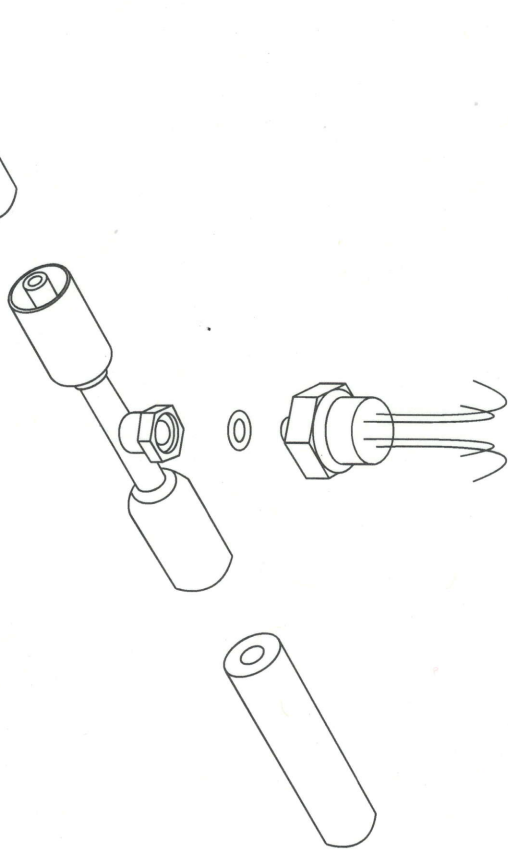

TRINARY SWITCH KIT with #6 In-Line Fitting

Trinary switch combines low and high pressure cut off and fan operation into one switch